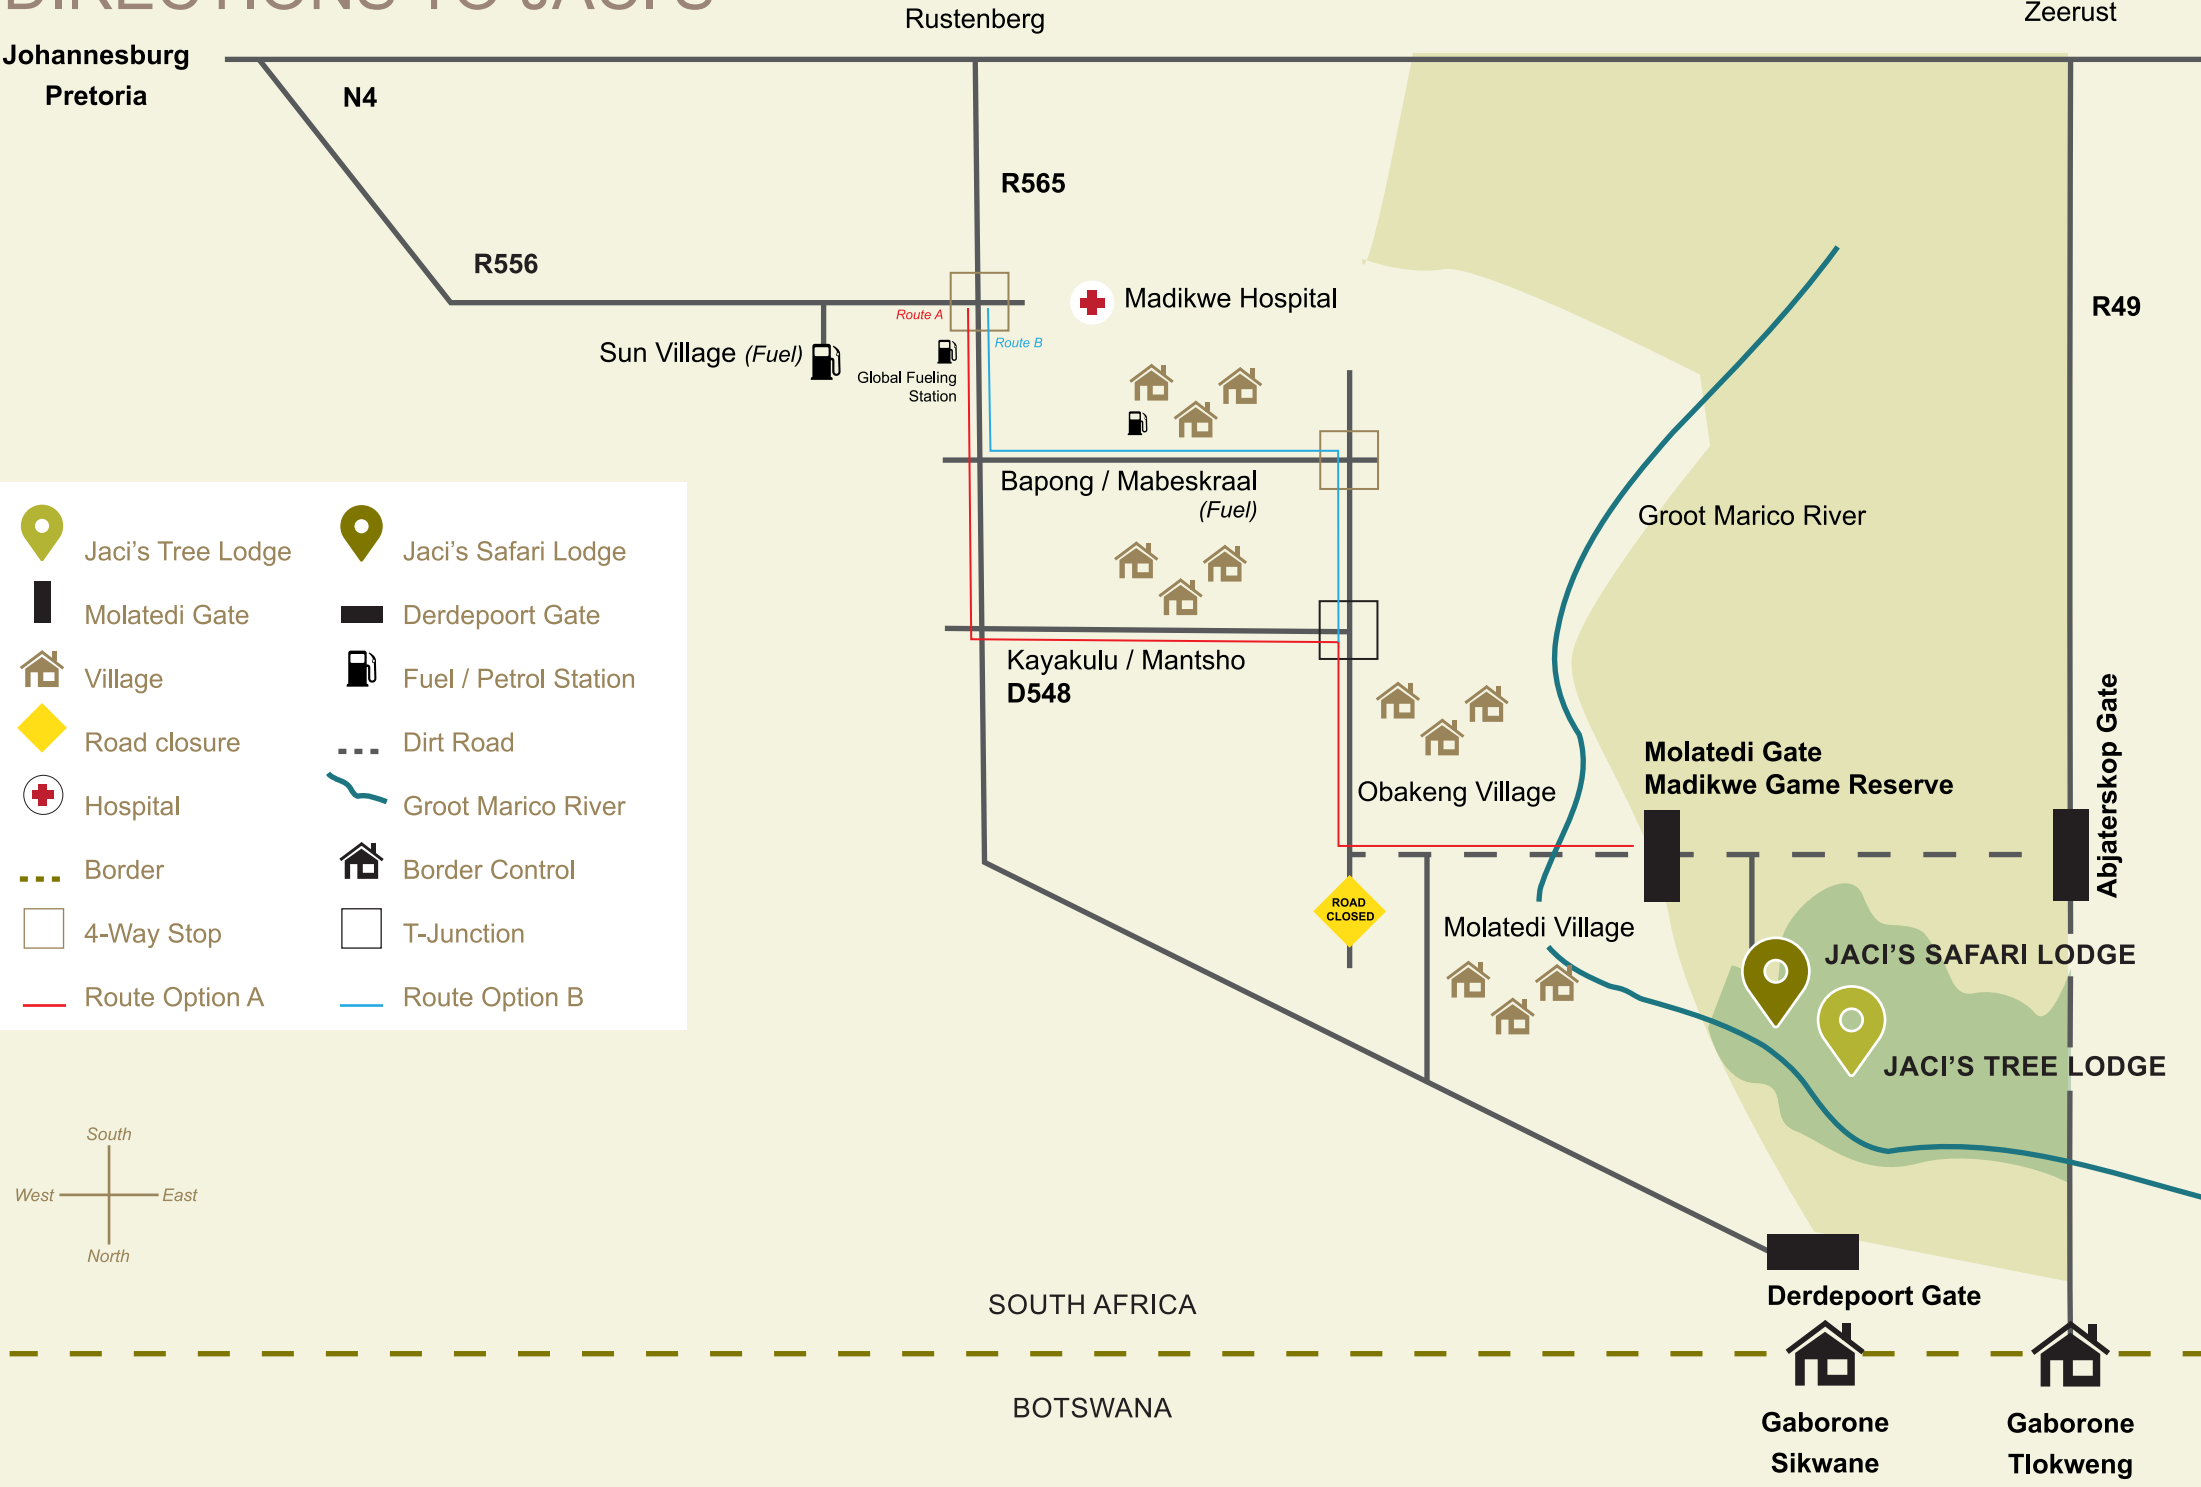

DIRECTIONS TO JACI'S

MADIKWE GAME RESERVE

Madikwe Game Reserve

Derdepoort Gate

Derdepoort Plains

Thitiwa Dam

BB Plains

Eastern Airstrip

Tshukuku Dam

JACI'S SAFARI LODGE
JACI'S TREE LODGE

Groot Marico River

Molatedi Gate

Western Airstrip

Dolomite Spring

Masekeng Dam

Tau Dam

Phiri Pan

Nare Dam

Marula Pan

Tlou Pan

Rooi Dam

Mud Dam

Tlou Plains

Marula Plains

West Pan

Noko Pan

Boikone Pan

East Pan

Kolobeng Dam

Maokeng Dam

Phokojwe Plains

Wonderboom Springs